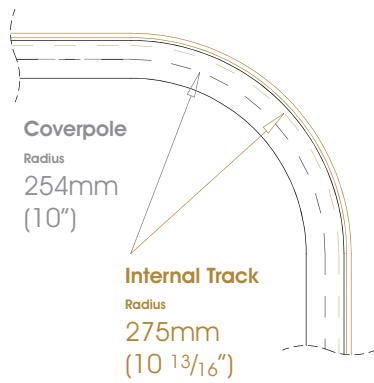

FINISHES Wood Finishes - Ash • Black Ash
Premium Wood Finishes - Can be specified at +50% the cost of the standard finish - Cherry • Oak • Walnut

50mm (2")

Uncovered Track