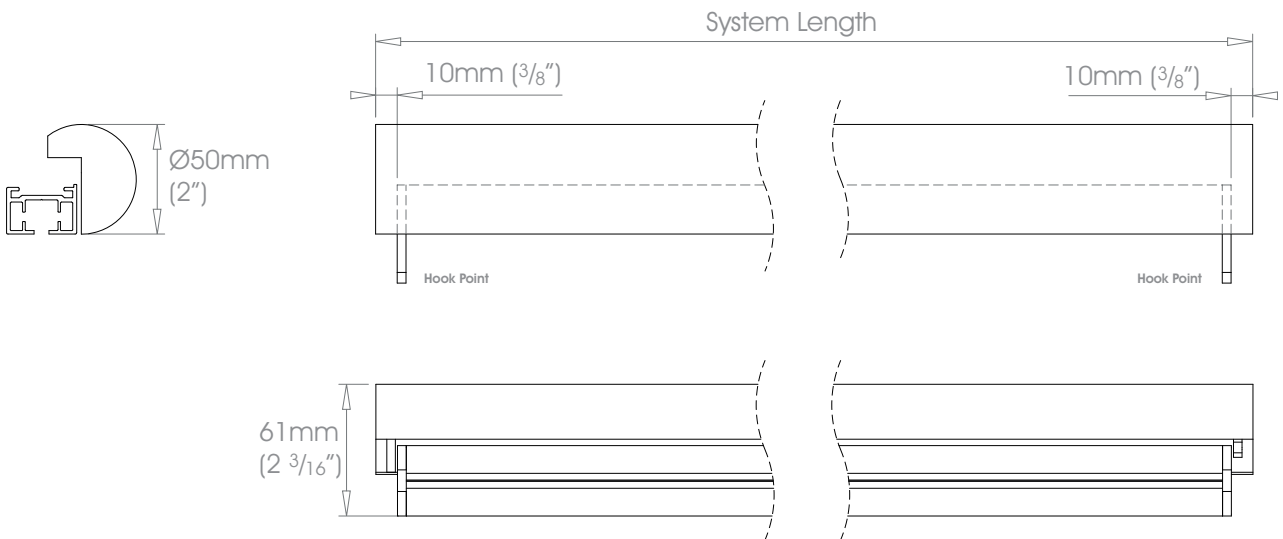

50mm (2") - Pair Stack →←