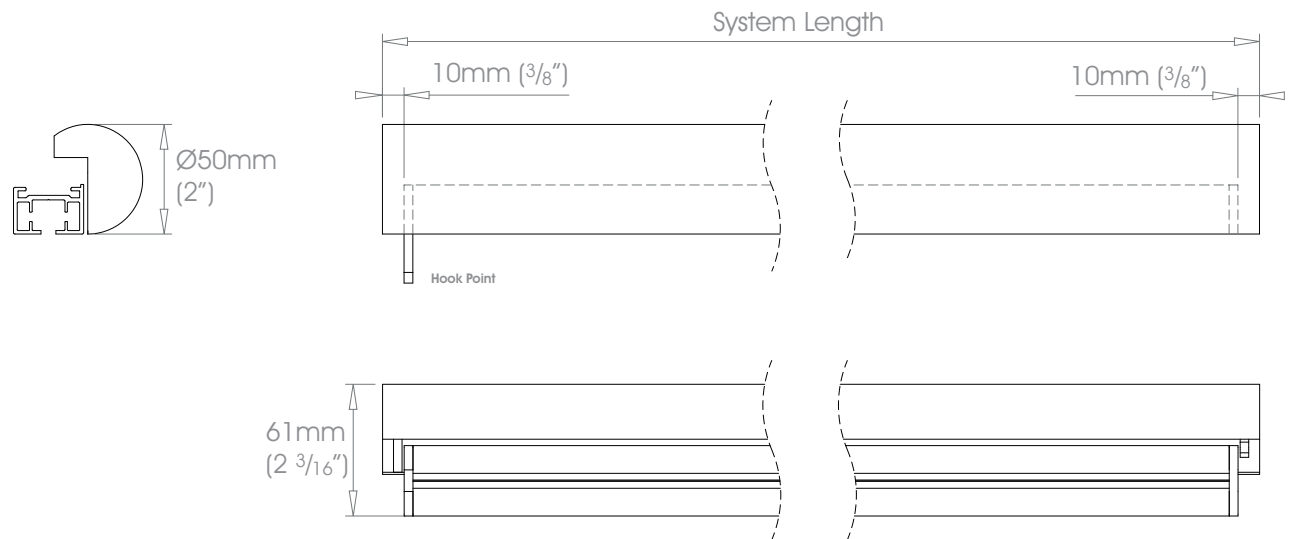

50mm (2") - Single Stack →

Gliding Options Glider • Wave® Glider • Roller • Wave® Roller

! Track will be finished in a complementary colour to match the cover pole. Please refer to the Specification Guide.