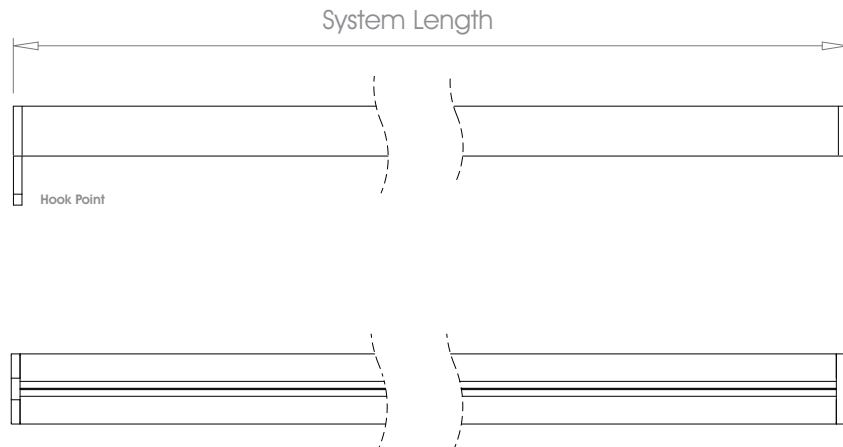

Gliding Options Glider • Wave® Glider • Roller • Wave® Roller