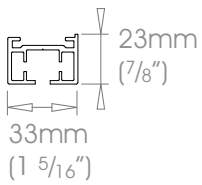

Single Stack →