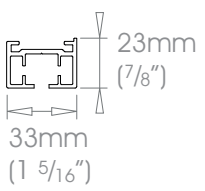

Pair Stack →←

Gliding Options Glider • Wave® Glider • Roller • Wave® Roller