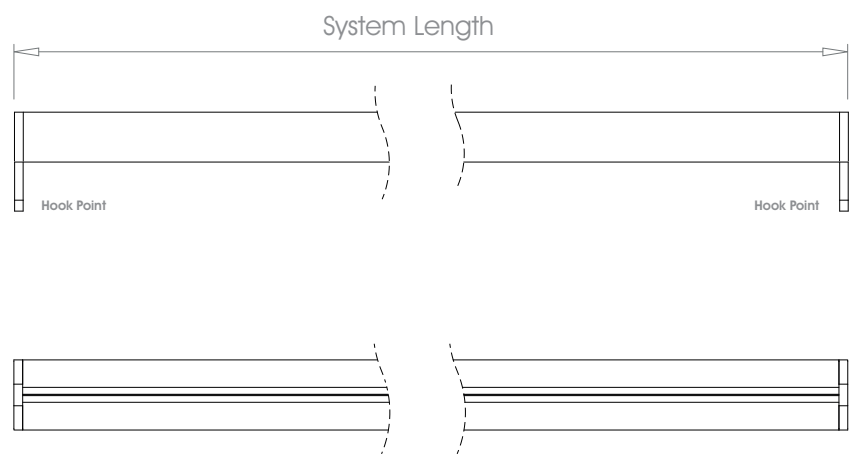

! **ONLY FOR USE AS REAR TRACK OPTION ON DOUBLE SYSTEMS.**
Track will be finished in a complementary colour to match the cover pole. Please refer to the Specification Guide.

Pair Stack →←

Gliding Options Glider • Wave® Glider • Roller • Wave® Roller