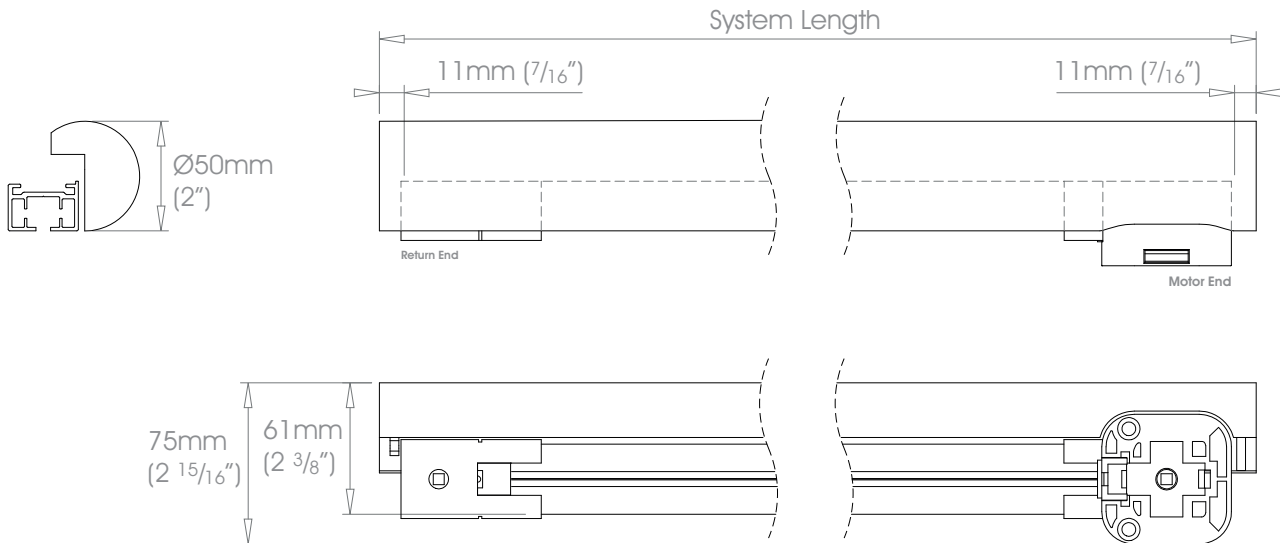

50mm (2") - Right Hand Motor

Gliding Options Glider • Wave® Glider • Roller • Wave® Roller