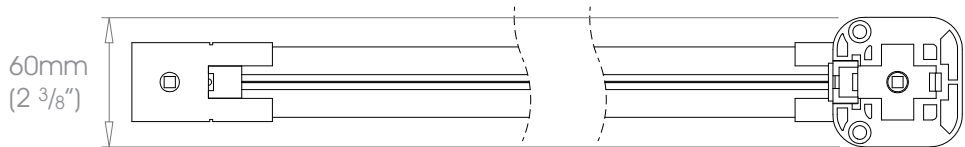

Right Hand Motor

Gliding Options Glider • Wave® Glider • Roller • Wave® Roller