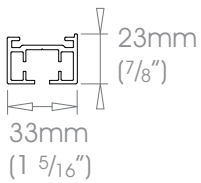

Right Hand Motor