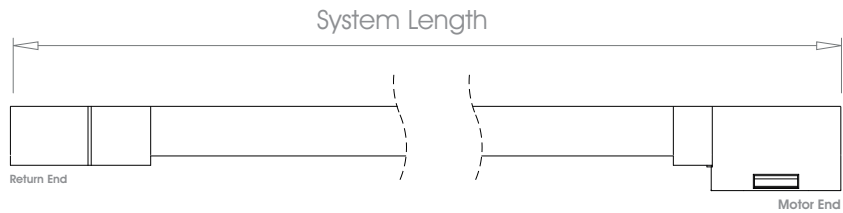

Right Hand Motor

Gliding Options Glider • Wave® Glider • Roller • Wave® Roller