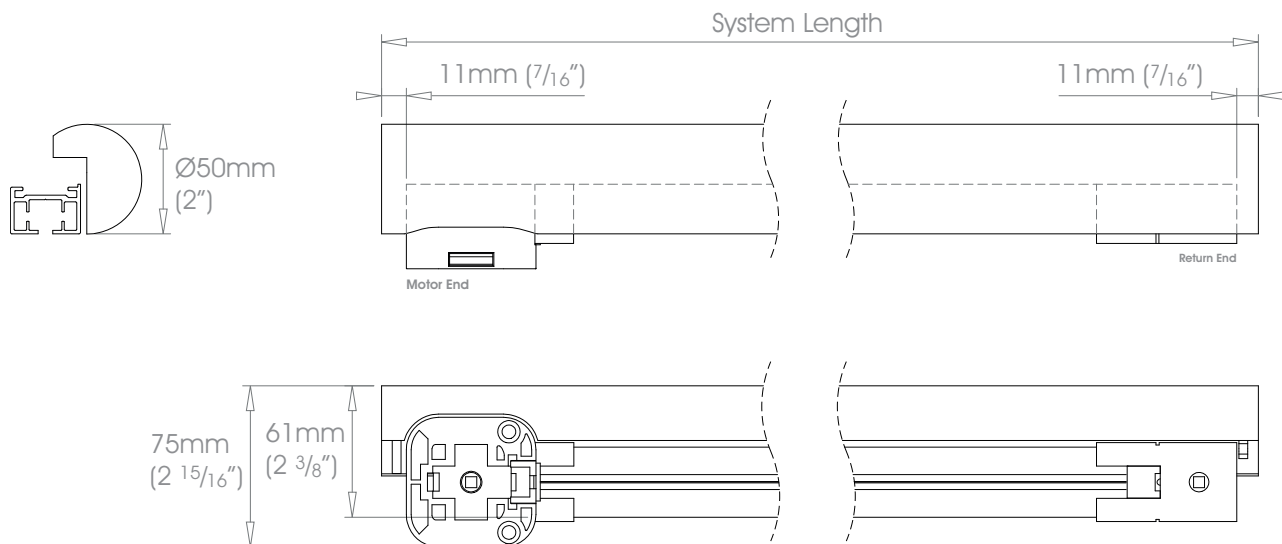

50mm (2") - Left Hand Motor

Gliding Options Glider • Wave® Glider • Roller • Wave® Roller

⚠ Track will be finished in a complementary colour to match the cover pole. Please refer to the Specification Guide.