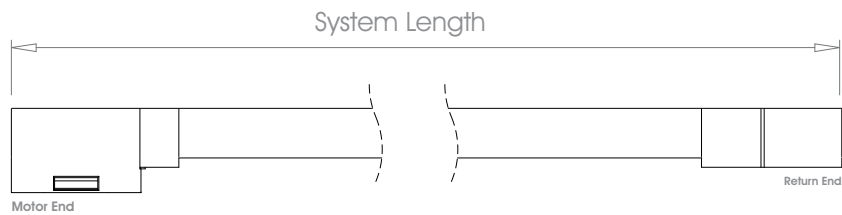

Left Hand Motor

Gliding Options Glider • Wave® Glider • Roller • Wave® Roller