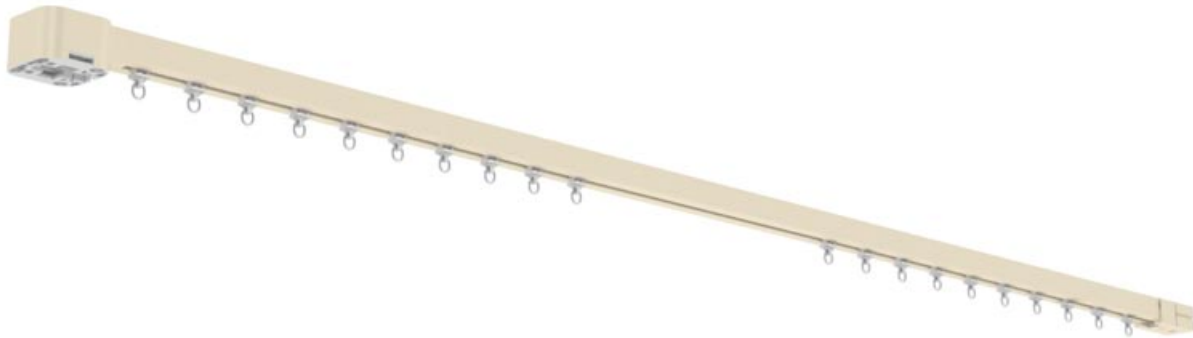

⚠ Track will be finished in a complementary colour to match the cover pole. Please refer to the Specification Guide.

FINISHES Wood Finishes - Ash • Black Ash
 Premium Wood Finishes - Can be specified at +50% the cost of the standard finish - Cherry • Oak • Walnut

50mm (2") - Left Hand Motor

Gliding Options Glider • Wave® Glider • Roller • Wave® Roller

⚠ Track will be finished in a complementary colour to match the cover pole. Please refer to the Specification Guide.

Gliding Options Glider • Wave® Glider • Roller • Wave® Roller

! **ONLY FOR USE AS REAR TRACK OPTION ON DOUBLE SYSTEMS.**
 Track will be finished in a complementary colour to match the cover pole. Please refer to the Specification Guide.

Left Hand Motor

Gliding Options Glider • Wave® Glider • Roller • Wave® Roller

! **ONLY FOR USE AS REAR TRACK OPTION ON DOUBLE SYSTEMS.**
 Track will be finished in a complementary colour to match the cover pole. Please refer to the Specification Guide.