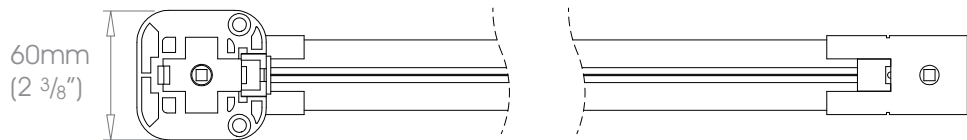

Left Hand Motor

Gliding Options Glider • Wave® Glider • Roller • Wave® Roller