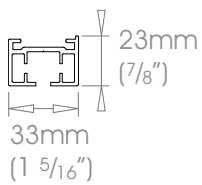

Left Hand Motor